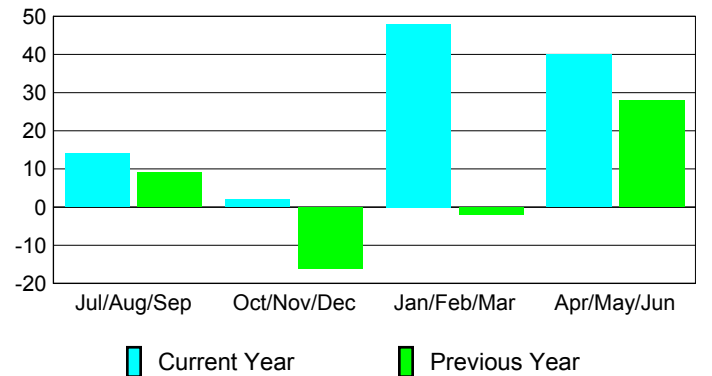

Membership Results
2009-2010

Membership
2008-2009

Month	Net Memb Goal	Actual New Memb	Actual Dropped Memb	Gain/Loss of Memb	Gain/Loss of Memb
Jul/Aug/Sep	10	64	-50	14	9
Oct/Nov/Dec	30	50	-48	2	-16
Jan/Feb/Mar	5	73	-25	48	-2
Apr/May/June	5	85	-45	40	28
Totals	50	272	-168	104	19

Membership Results 2009-2010

Goal, New, Dropped, Gain/Loss

Comparison of Membership Gain/Loss

Current Year Compared to the Previous Year

Gender Comparison 2009-2010