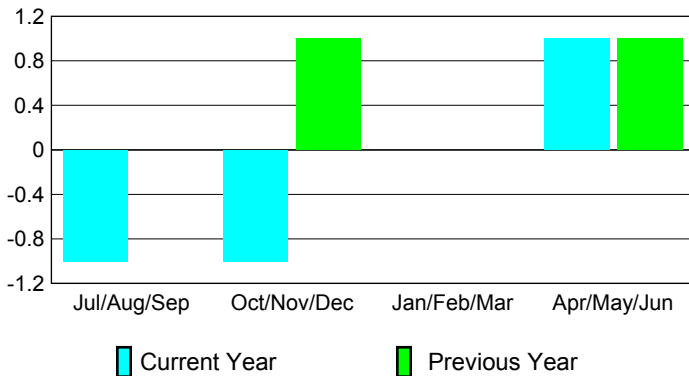

Club Results 2009-2010

Goal, New, Dropped, Gain/Loss

Comparison of Club Gain/Loss

Current Year Compared to the Previous Year

YTD Status Quo Clubs 2009-2010

Status Quo Clubs Compared to Status Quo Members

MEMBERSHIP