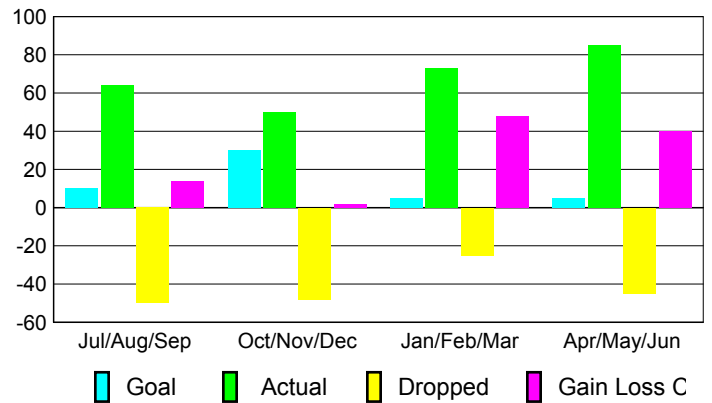

Membership Results 2009-2010

Goal, New, Dropped, Gain/Loss