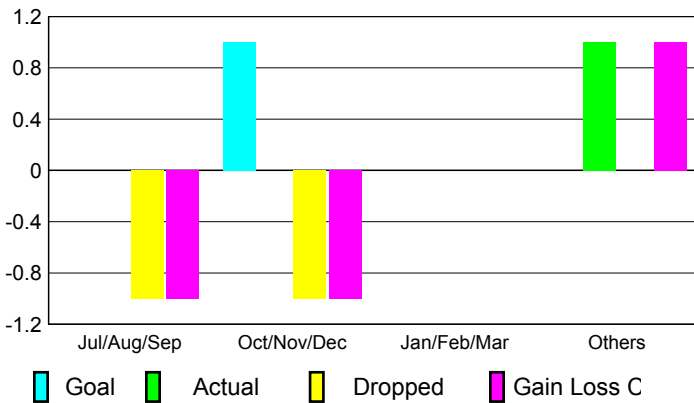

2009-2010 GMT Quarterly Report for District (or Undistricted) **District 201W2**

GMT: **Anthony 'Tony' J Benbow**

Location: **AUSTRALIA**

GMT CA: **7**

CLUBS

Club Results
2009-2010

Clubs
2008-2009

Month	New Club Goal	Actual New Clubs	Actual Dropped Clubs	Gain/Loss of Clubs	Gain/Loss of Clubs
Jul/Aug/Sep	0	0	-1	-1	0
Oct/Nov/Dec	1	0	-1	-1	1
Jan/Feb/Mar	0	0	0	0	0
Apr/May/June	0	1	0	1	1
Totals	1	1	-2	-1	2

Club Results 2009-2010

Goal, New, Dropped, Gain/Loss

Comparison of Club Gain/Loss

Current Year Compared to the Previous Year

YTD Status Quo Clubs 2009-2010

Status Quo Clubs Compared to Status Quo Members

MEMBERSHIP

Membership Results
2009-2010

Membership
2008-2009

Month	Net Memb Goal	Actual New Memb	Actual Dropped Memb	Gain/Loss of Memb	Gain/Loss of Memb
Jul/Aug/Sep	10	64	-50	14	9
Oct/Nov/Dec	30	50	-48	2	-16
Jan/Feb/Mar	5	73	-25	48	-2
Apr/May/June	5	85	-45	40	28
Totals	50	272	-168	104	19